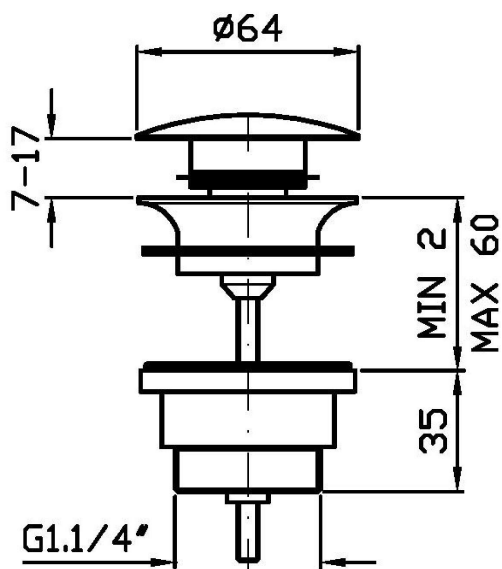

MISCELLANEOUS

R97755

Scarico universale. / Pop-up waste.

Scarico universale. Chiusura a pressione.

Pop-up waste, with push system.

Finiture / Finishes

 C8 Cromo / Chrome	 C3 Nickel Spazzolato / Brushed Nickel	 C8 Nickel Lucido / Polished Nickel	 C40 Oro / Gold	 C41 Oro spazzolato / Brushed Gold	 C50 Metal Black / Metal Black	 C51 Metal Black spazzolato / Brushed Metal Black
 W1 Bianco Opaco Goffrato / Embossed Matt White	 N1 Nero Opaco Goffrato / Embossed Matt Black	 N6 Nero opaco / Matt black	 L5 Blu mediterraneo / Mediterranean blu	 P21 PVD brushed chocolate / PVD brushed chocolate	 P31 Brushed PVD British gold / Brushed PVD British gold	 P41 PVD Oro Spazzolato / PVD Brushed Gold
 P81 Brushed total black PVD / Brushed total black PVD	 P91 Brushed PVD Copper / Brushed PVD Copper	 J3 Glossy gesso / Glossy gesso	 K7 Pearl cipria / Pearl cipria	 R6 Pearl chili / Pearl chili	 V7 Pearl salvia / Pearl salvia	 V8 Matt mirto / Matt mirto

MISCELLANEOUS

R97755

Disegno Complessivo / Overall Drawing

Note / Notes