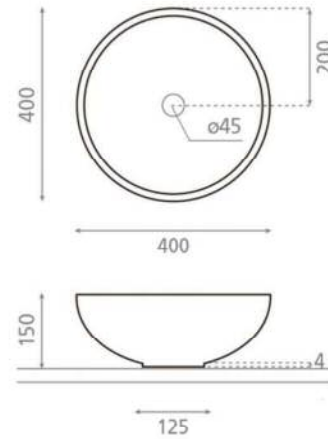

# Black gold

**Ref. 00424**

400x150 mm.

## Features

New Lys washbasin.  
Natural porcelain.  
No wall-mounting possibility.  
Dimensions: 400x150 mm.  
Without overflow.  
Decorated by the artists of Bathco  
Atelier