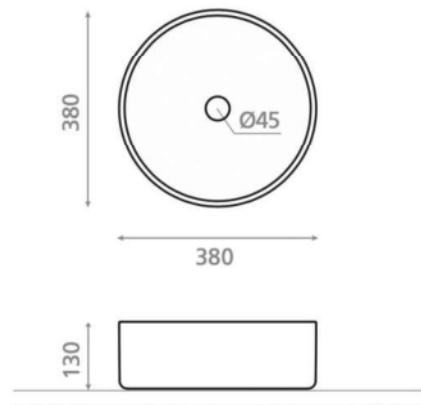

Dinan 38

Ref. 4174/92

380x130 mm.

Features

Decorated Rattan.
Available in other finishes.